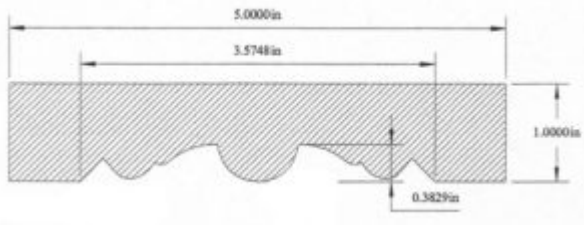

CA-53125

7/8" x 5 5/16" (Graham Ford)

CA-5500DTD

1 1/16" x 5 1/2" Double Teardrop Casing