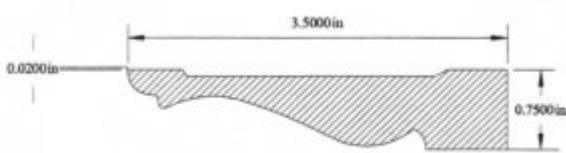

CA-3500DP

$\frac{3}{4}$ " x 3 $\frac{1}{2}$ " Casing

CA-3500F

$\frac{3}{4}$ " x 3 $\frac{1}{2}$ " Fluted Casing