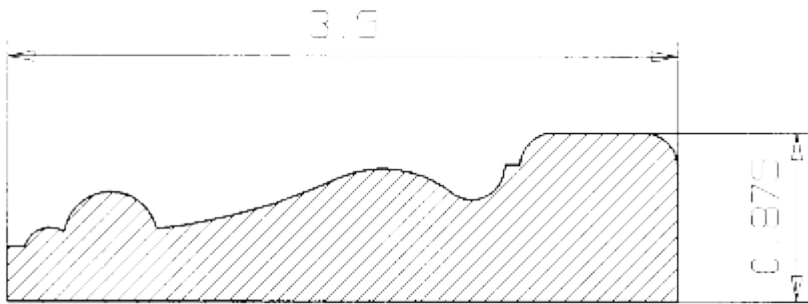

(Felver) H563CNC

CA-3000F

13/16" x 3" Fluted Casing w/ Flat

CA-3000TB

27/32" x 3" Casing (Tony Biggio)

CA-3500

7/8" x 3 1/2" Casing (Y&T)

CA-3500C