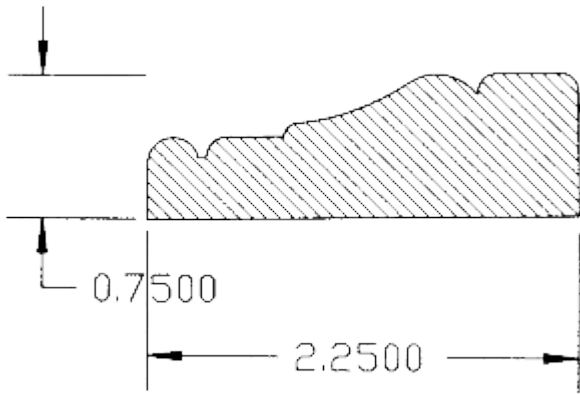

CA-2250F

0.559" x 2.25" Casing (Felver) K956CNC

CA-2250M

3/4" x 2 1/4" Casing (Modern)