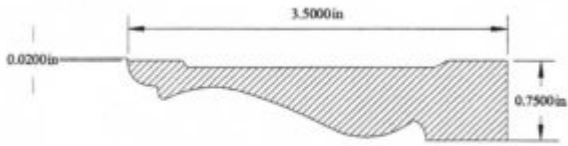

CA-2500C

3/4" x 2 1/2" Casing (Carnegie)

CA-2500F

3/4" x 2 1/2" Casing (Felver)

CA-2750C

3/4" x 2 3/4" Colonial Casing (Habitat)

CA-2750F

9/16" x 2 3/4"

(Felver) H563CNC

CA-3000F

13/16" x 3" Fluted Casing w/ Flat

CA-3000TB

27/32" x 3" Casing (Tony Biggio)

CA-3500

7/8" x 3 1/2" Casing (Y&T)

CA-3500C

3/4" x 3 1/2" Colonial Casing (Y&T)

CA-3500DP

3/4" x 3 1/2" Casing

CA-3500F

3/4" x 3 1/2" Fluted Casing

CA-3500FSH

3/4" x 3 1/2" Fluted casing (Stone Hill)

CA-3500M