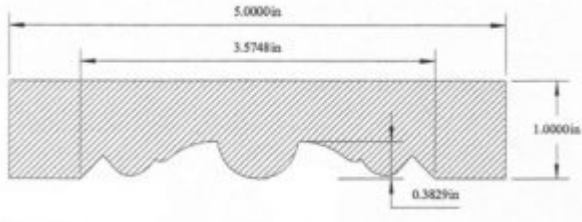

CA-53125

7/8" x 5 5/16" (Graham Ford)

CA-5500DTD

1 1/16" x 5 1/2" Double Teardrop Casing