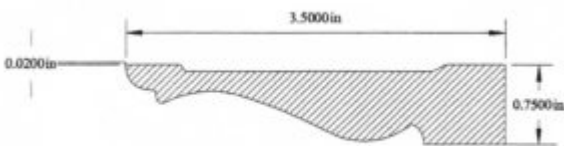

CA-3500DP

$\frac{3}{4}$ " x 3 $\frac{1}{2}$ " Casing