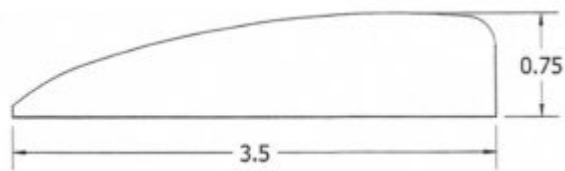

$\frac{3}{4}$ " x 3 $\frac{1}{2}$ " Colonial Casing (Y&T)

CA-3500DP

$\frac{3}{4}$ " x 3 $\frac{1}{2}$ " Casing

CA-3500F

$\frac{3}{4}$ " x 3 $\frac{1}{2}$ " Fluted Casing

CA-3500FSH

3/4" x 3 1/2" Fluted casing (Stone Hill)

CA-3500M

3/4" x 3 1/2" Modern Casing

CA-5000

1" x 5" Casing

CA-53125

7/8" x 5 5/16" (Graham Ford)

CA-5500DTD

1 1/16" x 5 1/2" Double Teardrop Casing