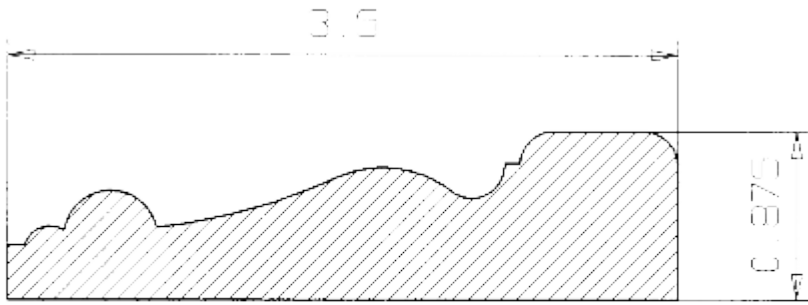

(Felver) H563CNC

CA-3000F

13/16" x 3" Fluted Casing w/ Flat

CA-3000TB

27/32" x 3" Casing (Tony Biggio)

CA-3500

7/8" x 3 1/2" Casing (Y&T)

CA-3500C