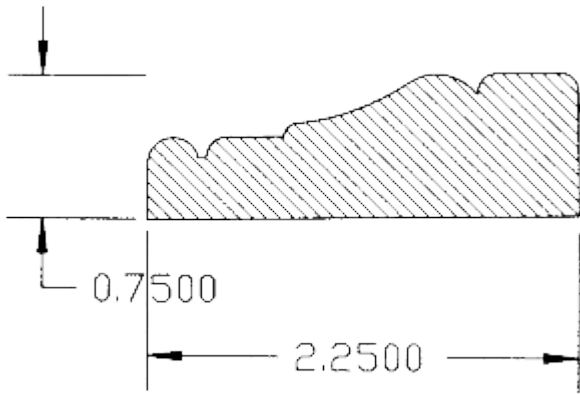

AP-2375YT

2 $\frac{3}{8}$ " x 2 $\frac{3}{8}$ " Arlington Posts (Y&T)

CA-1500MC

5/8" x 1 $\frac{1}{2}$ " Casing (M & MC)

CA-1750F

$\frac{5}{16}$ " x 1 $\frac{3}{4}$ " Fluted Casing

A version of CA-3500F $\frac{3}{4}$ " x 3 $\frac{1}{2}$ "

CA-2250C

$\frac{3}{4}$ " x 2 $\frac{1}{4}$ " Colonial Casing

CA-2250F

0.559" x 2.25" Casing (Felver) K956CNC

CA-2250M

3/4" x 2 1/4" Casing (Modern)

CA-2375YT

3/8" x 2.375" Casing K303CNC