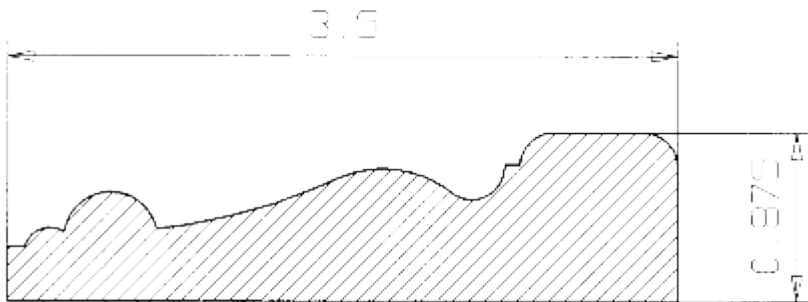

(Felver) H563CNC

CA-3000F

13/16" x 3" Fluted Casing w/ Flat

CA-3000TB

27/32" x 3" Casing (Tony Biggio)

CA-3500

7/8" x 3 1/2" Casing (Y&T)

CA-3500C