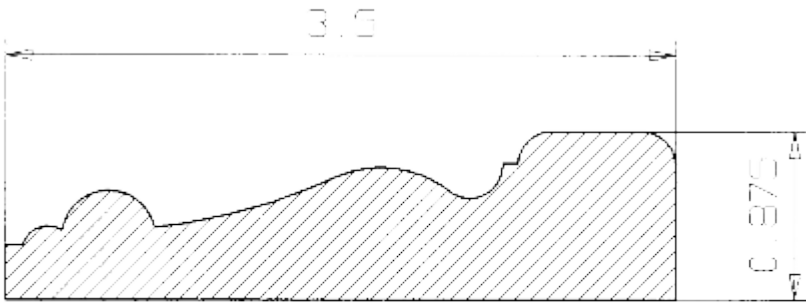

CA-3500C

$\frac{3}{4}$ " x 3 $\frac{1}{2}$ " Colonial Casing (Y&T)

CA-3500DP

$\frac{3}{4}$ " x 3 $\frac{1}{2}$ " Casing

CA-3500F

$\frac{3}{4}$ " x 3 $\frac{1}{2}$ " Fluted Casing