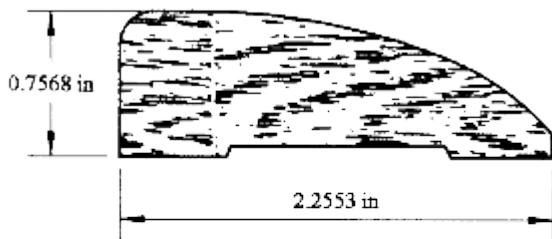

3/4" x 2 1/4" Colonial Casing

CA-2250F

0.559" x 2.25" Casing (Felver) K956CNC

CA-2250M

3/4" x 2 1/4" Casing (Modern)

CA-2375YT

3/8" x 2.375" Casing K303CNC

CA-2500C

$\frac{3}{4}$ " x 2 $\frac{1}{2}$ " Casing (Carnegie)

CA-2500F

$\frac{3}{4}$ " x 2 $\frac{1}{2}$ " Casing (Felver)

CA-2750C

$\frac{3}{4}$ " x 2 $\frac{3}{4}$ " Colonial Casing (Habitat)

CA-2750F

9/16" x 2 3/4"