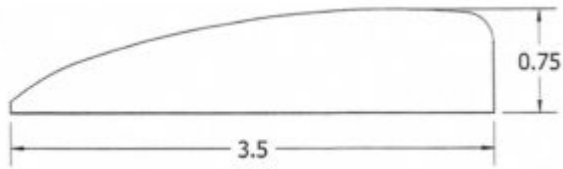

3/4" x 3 1/2" Colonial Casing (Y&T)

CA-3500DP

3/4" x 3 1/2" Casing

CA-3500F

3/4" x 3 1/2" Fluted Casing

CA-3500FSH

3/4" x 3 1/2" Fluted casing (Stone Hill)

CA-3500M

3/4" x 3 1/2" Modern Casing

CA-5000

1" x 5" Casing

CA-53125

7/8" x 5 5/16" (Graham Ford)

CA-5500DTD

1 1/16" x 5 1/2" Double Teardrop Casing