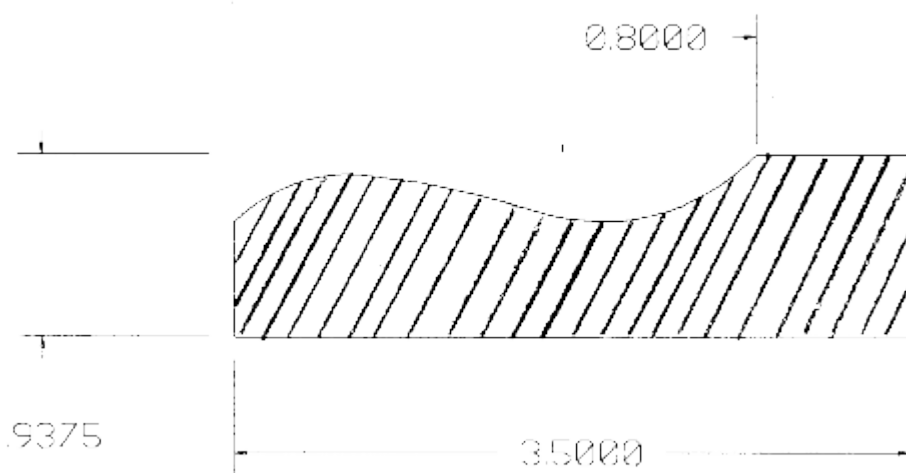

### CB-2250QWP

.840" x 2 1/4" Baby Clock Base

### CB-3000CF

7/8" x 3" Clock Base

### CB-3500LEE

7/8" x 3 1/2" Clock Base (250 WW)

## CB-4125DR

1 1/16" x 4 1/8" Clock Base (Dover Road WW)