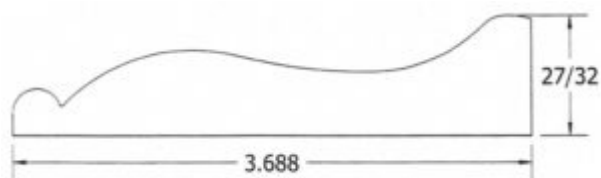

CB-2250QWP

.840" x 2 1/4" Baby Clock Base

CB-3000CF

7/8" x 3" Clock Base

CB-3500LEE

7/8" x 3 1/2" Clock Base (250 WW)

CB-3500QW

1.1" x 3 1/2" Clock Base (Quality WP)

CB-3688QWP

55/64" x 3 11/16" . Clock Base

CB-4125DR

1 1/16" x 4 1/8" Clock Base (Dover Road WW)

CB-4500TWP

1" x 4 1/2" Clock Base (TWP Line WW)