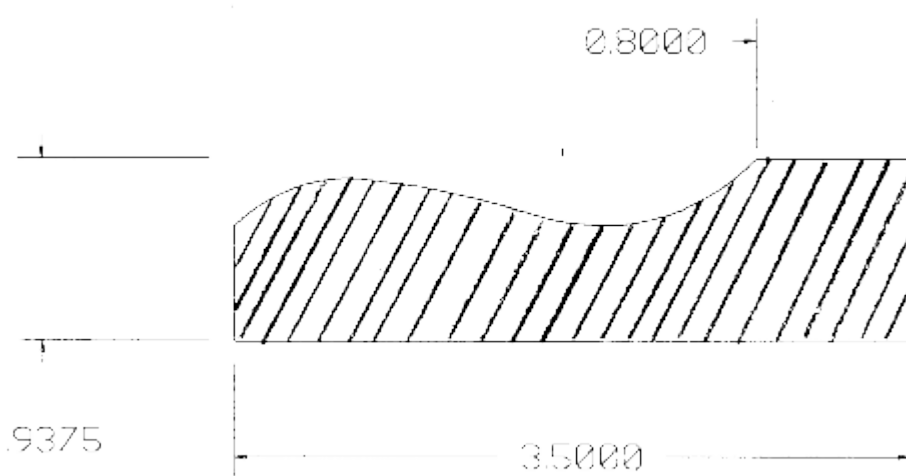

CB-2250QWP

.840" x 2 1/4" Baby Clock Base

CB-3000CF

7/8" x 3" Clock Base

CB-3500LEE

7/8" x 3 1/2" Clock Base (250 WW)

### CB-3500QW

1.1" x 3 1/2" Clock Base (Quality WP)

### CB-3688QWP

55/64" x 3 11/16" . Clock Base

### CB-4125DR

1 1/16" x 4 1/8" Clock Base (Dover Road WW)