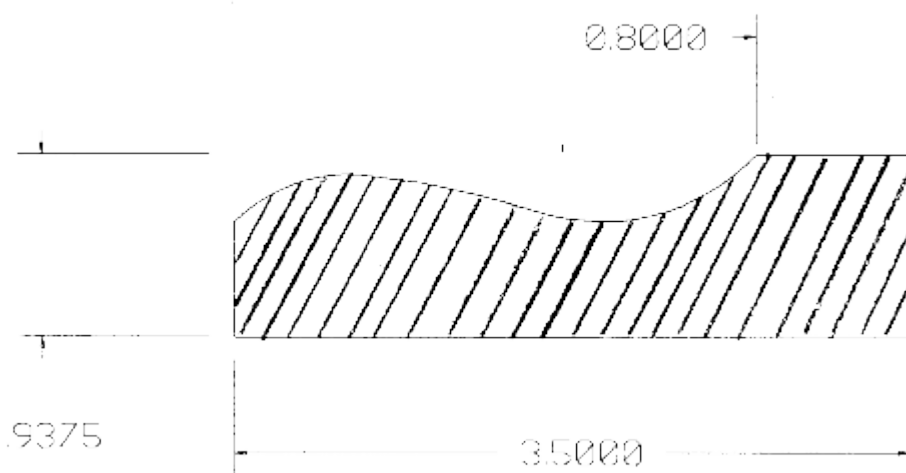

CB-2250QWP

.840" x 2 1/4" Baby Clock Base

CB-3000CF

7/8" x 3" Clock Base

CB-3500LEE

7/8" x 3 1/2" Clock Base (250 WW)

CB-3500QW

1.1" x 3 1/2" Clock Base (Quality WP)

CB-3688QWP

55/64" x 3 11/16" . Clock Base

CB-4125DR

1 1/16" x 4 1/8" Clock Base (Dover Road WW)

CB-4500TWP

1" x 4 1/2" Clock Base (TWP Line WW)