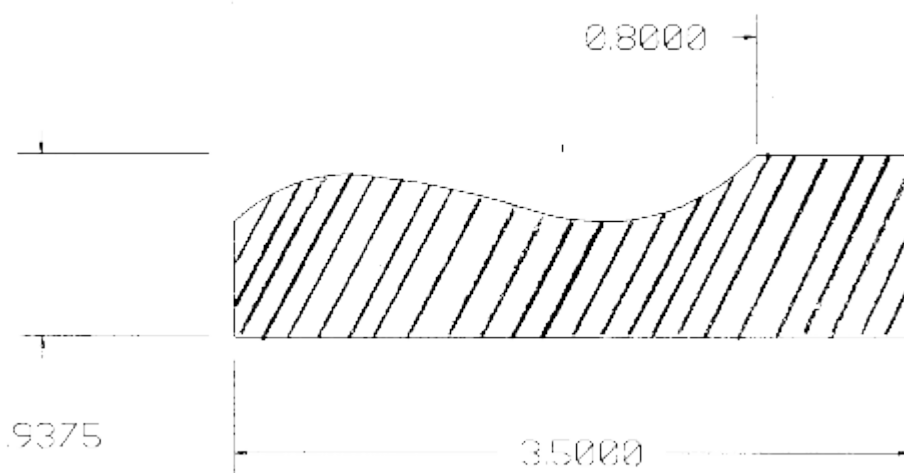

CB-2250QWP

.840" x 2 1/4" Baby Clock Base

CB-3000CF

7/8" x 3" Clock Base

CB-3500LEE

7/8" x 3 1/2" Clock Base (250 WW)

CB-3500QW

1.1" x 3 1/2" Clock Base (Quality WP)

CB-3688QWP

55/64" x 3 11/16" . Clock Base

CB-4125DR

1 1/16" x 4 1/8" Clock Base (Dover Road WW)

CB-4500TWP

1" x 4 1/2" Clock Base (TWP Line WW)