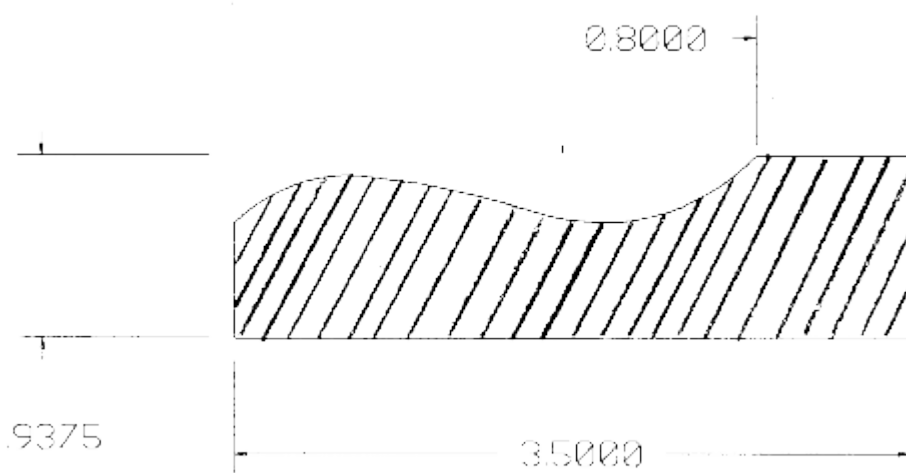

CB-2250QWP

.840" x 2 1/4" Baby Clock Base

CB-3000CF

7/8" x 3" Clock Base

CB-3500LEE

7/8" x 3 1/2" Clock Base (250 WW)

CB-3500QW

1.1" x 3 1/2" Clock Base (Quality WP)

CB-3688QWP

55/64" x 3 11/16" . Clock Base

CB-4125DR

1 1/16" x 4 1/8" Clock Base (Dover Road WW)

CB-4500TWP

1" x 4 1/2" Clock Base (TWP Line WW)