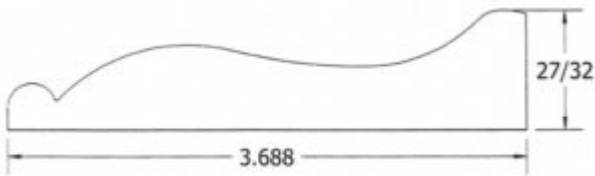

**CB-2250QWP**

.840" x 2 1/4" Baby Clock Base

**CB-3000CF**

7/8" x 3" Clock Base

**CB-3500LEE**

7/8" x 3 1/2" Clock Base (250 WW)

**CB-3500QW**

1.1" x 3 1/2" Clock Base (Quality WP)

**CB-3688QWP**

55/64" x 3 11/16" . Clock Base

**CB-4125DR**

1 1/16" x 4 1/8" Clock Base (Dover Road WW)

**CB-4500TWP**

1" x 4 1/2" Clock Base (TWP Line WW)