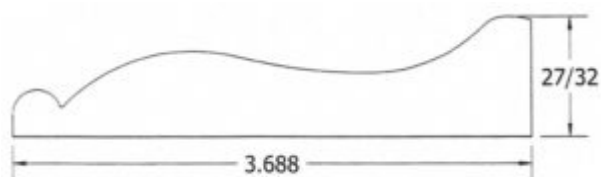

CB-2250QWP

.840" x 2 1/4" Baby Clock Base

CB-3000CF

7/8" x 3" Clock Base

CB-3500LEE

7/8" x 3 1/2" Clock Base (250 WW)

### CB-3500QW

1.1" x 3 1/2" Clock Base (Quality WP)

### CB-3688QWP

55/64" x 3 11/16" . Clock Base

### CB-4125DR

1 1/16" x 4 1/8" Clock Base (Dover Road WW)