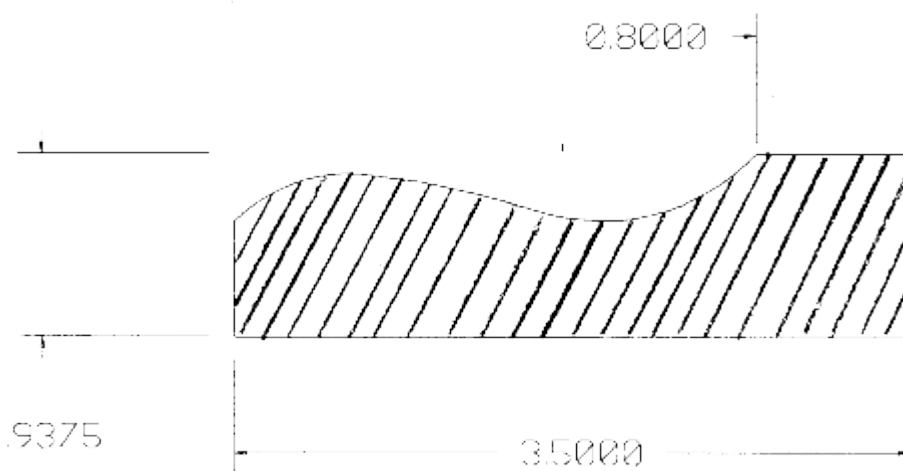

**CB-2250QWP**

.840" x 2 1/4" Baby Clock Base

**CB-3000CF**

7/8" x 3" Clock Base

**CB-3500LEE**

7/8" x 3 1/2" Clock Base (250 WW)

**CB-3500QW**

1.1" x 3 1/2" Clock Base (Quality WP)

**CB-3688QWP**

55/64" x 3 11/16" . Clock Base

**CB-4125DR**

1 1/16" x 4 1/8" Clock Base (Dover Road WW)

**CB-4500TWP**

1" x 4 1/2" Clock Base (TWP Line WW)