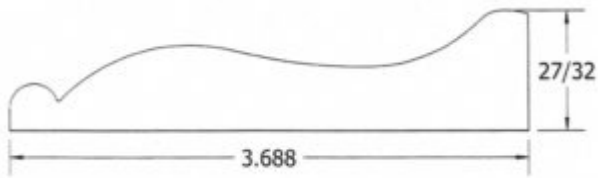

CB-3688QWP

55/64" x 3 11/16" . Clock Base

CB-4125DR

1 1/16" x 4 1/8" Clock Base (Dover Road WW)