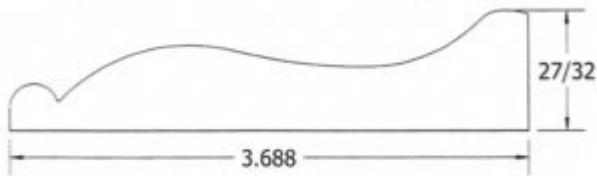

CB-2250QWP

.840" x 2 1/4" Baby Clock Base

CB-3000CF

7/8" x 3" Clock Base

CB-3500LEE

7/8" x 3 1/2" Clock Base (250 WW)

CB-3500QW

1.1" x 3 1/2" Clock Base (Quality WP)

CB-3688QWP

55/64" x 3 11/16" . Clock Base

CB-4125DR

1 1/16" x 4 1/8" Clock Base (Dover Road WW)

CB-4500TWP

1" x 4 1/2" Clock Base (TWP Line WW)