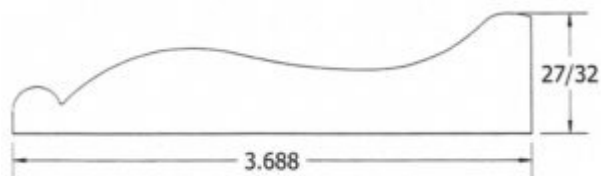

CB-3688QWP

55/64" x 3 11/16" . Clock Base

CB-4125DR

1 1/16" x 4 1/8" Clock Base (Dover Road WW)