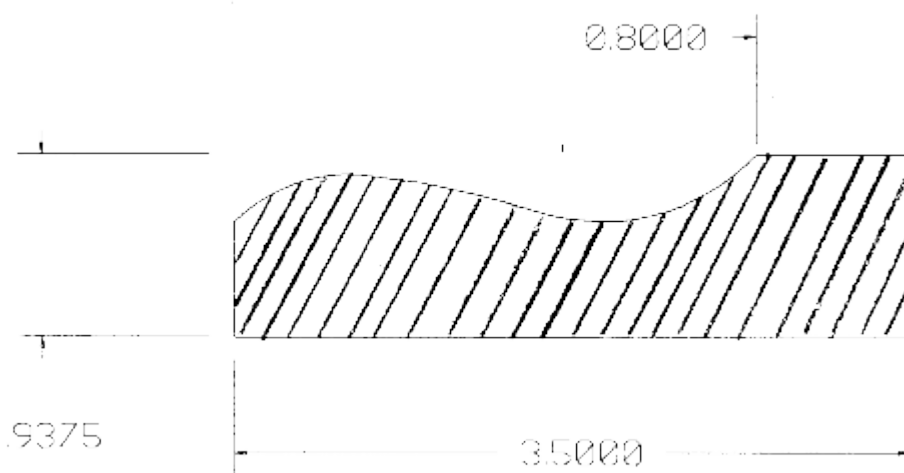

## CB-2250QWP

.840" x 2 1/4" Baby Clock Base

## CB-3000CF

7/8" x 3" Clock Base

## CB-3500LEE

7/8" x 3 1/2" Clock Base (250 WW)

### CB-4125DR

1 1/16" x 4 1/8" Clock Base (Dover Road WW)