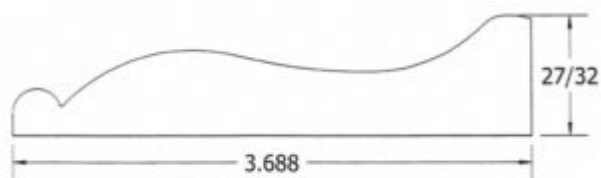

CB-3688QWP

55/64" x 3 11/16" . Clock Base

CB-4125DR

1 1/16" x 4 1/8" Clock Base (Dover Road WW)