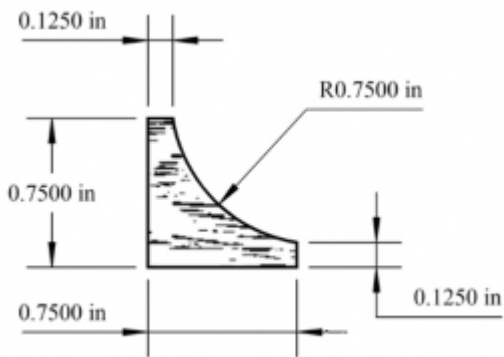

CO-0563

9/16" x 9/16" Inside Corner

CO-0750

3/4" x 3/4" Cove

CO-1750

3/4" x 1 3/4" Bed Cove

CO-2375

3/4" x 2-3/8" Cove

### CO-3000QWP

7/8" x 3" Shaker Cove

### CO-5000

1" x 5" Cove (TWP Line)

OC-10625

1 1/16" x 1 1/16" Outside Corner