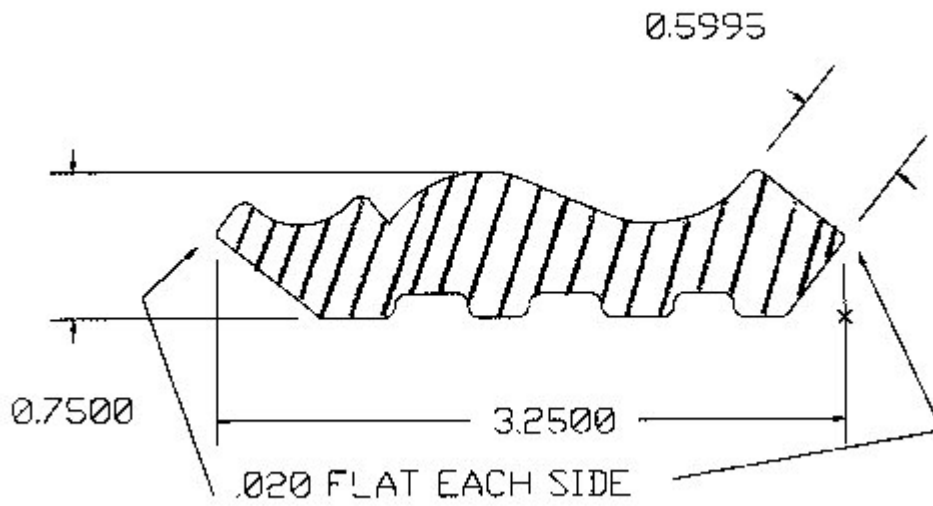

CR-1750M

7/16" x 1 3/4" Mini Crown

CR-1794V

0.585" x 1.7940" Crown

(Virgil's) K897CNC

CR-2250

5/8" x 2 1/4" Crown

CR-2250CF

$2\frac{1}{32}$ " x $2\frac{1}{4}$ " Crown (Criswell Furniture)

CR-2312

$\frac{3}{4}$ " x $2\frac{5}{16}$ " Regal Crown (Mast CC)

CR-2750

$\frac{3}{4}$ " x $2\frac{3}{4}$ " Crown

CR-3250

$\frac{3}{4}$ " x $3\frac{1}{4}$ " Crown

CR-3750

3/4" x 3 3/4" Crown

CR-4500

3/4" x 4 1/2" Crown

CR-5193

1/2" x 5 3/16" Crown (Oster)

CR-5500

$\frac{3}{4}$ " x 5 $\frac{1}{2}$ " Crown