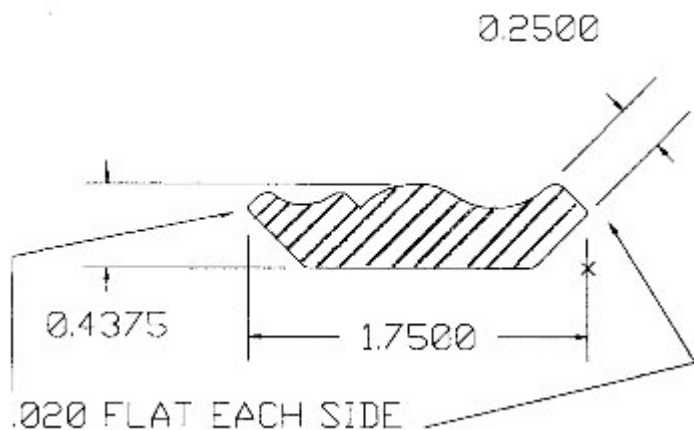

CR-1750M

7/16" x 1 3/4" Mini Crown

CR-1794V

0.585" x 1.7940" Crown

(Virgil's) K897CNC

CR-2250

5/8" x 2 1/4" Crown

CR-2250CF

$2\frac{1}{32}$ " x $2\frac{1}{4}$ " Crown (Criswell Furniture)

CR-2312

$\frac{3}{4}$ " x $2\frac{5}{16}$ " Regal Crown (Mast CC)

CR-2750

$\frac{3}{4}$ " x $2\frac{3}{4}$ " Crown

CR-3250

$\frac{3}{4}$ " x $3\frac{1}{4}$ " Crown

CR-3750

3/4" x 3 3/4" Crown

CR-4500

3/4" x 4 1/2" Crown

CR-5193

1/2" x 5 3/16" Crown (Oster)

CR-5500

$\frac{3}{4}$ " x 5 $\frac{1}{2}$ " Crown