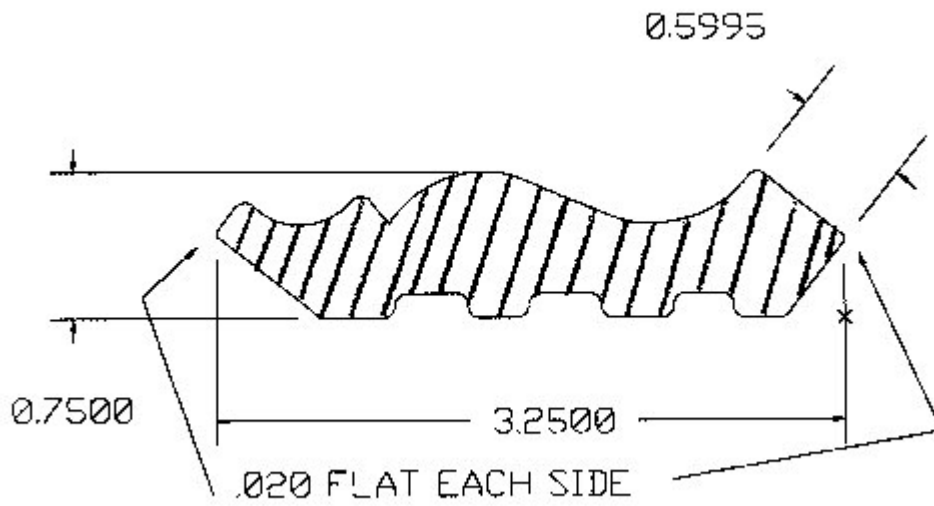

CR-1750M

7/16" x 1 3/4" Mini Crown

CR-1794V

0.585" x 1.7940" Crown

(Virgil's) K897CNC

CR-2250

5/8" x 2 1/4" Crown

CR-2250CF

$2\frac{1}{32}$ " x $2\frac{1}{4}$ " Crown (Criswell Furniture)

CR-2312

$\frac{3}{4}$ " x $2\frac{5}{16}$ " Regal Crown (Mast CC)

CR-2750

$\frac{3}{4}$ " x $2\frac{3}{4}$ " Crown

CR-3250

$\frac{3}{4}$ " x $3\frac{1}{4}$ " Crown

CR-3750

3/4" x 3 3/4" Crown

CR-4500

3/4" x 4 1/2" Crown

CR-5193

1/2" x 5 3/16" Crown (Oster)

CR-5500

$\frac{3}{4}$ " x 5 $\frac{1}{2}$ " Crown