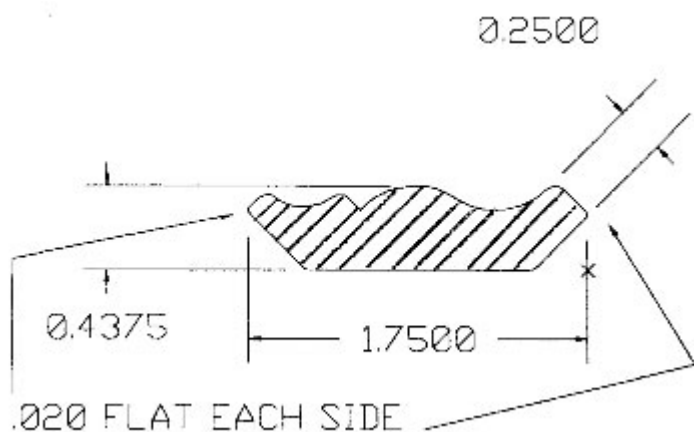

CR-1750M

7/16" x 1 3/4" Mini Crown

CR-1794V

0.585" x 1.7940" Crown

(Virgil's) K897CNC

CR-2250

5/8" x 2 1/4" Crown

CR-2250CF

$2\frac{1}{32}$ " x $2\frac{1}{4}$ " Crown (Criswell Furniture)

CR-2312

$\frac{3}{4}$ " x $2\frac{5}{16}$ " Regal Crown (Mast CC)

CR-2750

$\frac{3}{4}$ " x $2\frac{3}{4}$ " Crown

CR-3250

$\frac{3}{4}$ " x $3\frac{1}{4}$ " Crown

CR-3750

3/4" x 3 3/4" Crown

CR-4500

3/4" x 4 1/2" Crown

CR-5193

1/2" x 5 3/16" Crown (Oster)

CR-5500

$\frac{3}{4}$ " x 5 $\frac{1}{2}$ " Crown