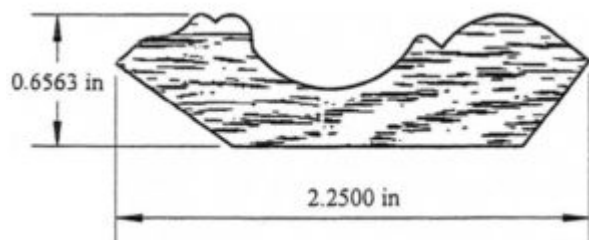

## CR-1794V

0.585" x 1.7940" Crown

(Virgil's) K897CNC