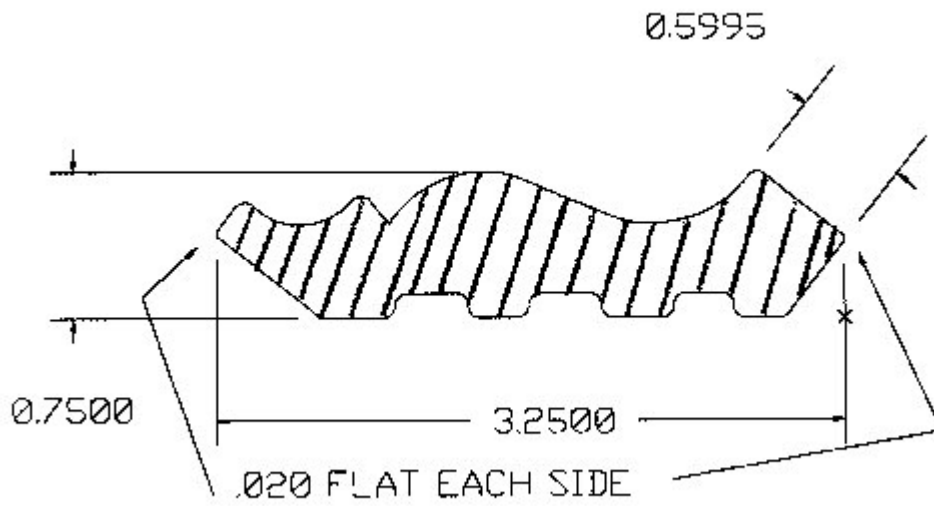

## CR-1794V

0.585" x 1.7940" Crown

(Virgil's) K897CNC

### CR-2312

$\frac{3}{4}$ " x  $2\frac{5}{16}$ " Regal Crown (Mast CC)