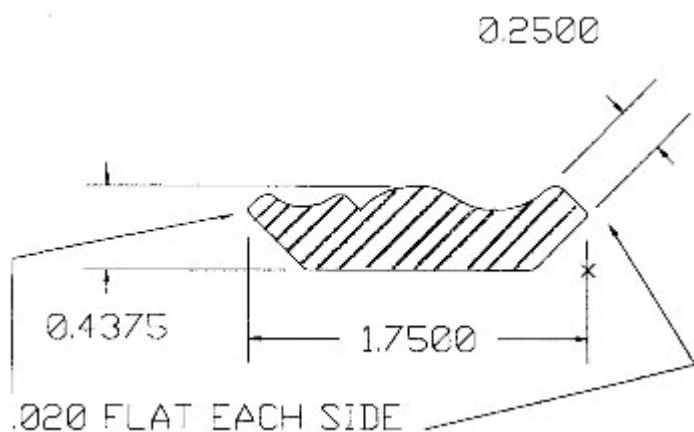

## CR-1750M

7/16" x 1 3/4" Mini Crown

## CR-1794V

0.585" x 1.7940" Crown

(Virgil's) K897CNC

## CR-2250

5/8" x 2 1/4" Crown