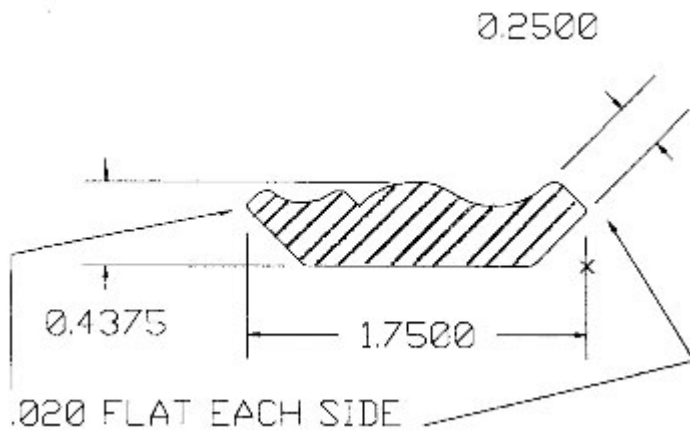

CR-1750M

7/16" x 1 3/4" Mini Crown

CR-1794V

0.585" x 1.7940" Crown

(Virgil's) K897CNC

CR-2250

5/8" x 2 1/4" Crown

CR-2250CF

$2\frac{1}{32}$ " x $2\frac{1}{4}$ " Crown (Criswell Furniture)

CR-2312

$\frac{3}{4}$ " x $2\frac{5}{16}$ " Regal Crown (Mast CC)

CR-2750

$\frac{3}{4}$ " x $2\frac{3}{4}$ " Crown

CR-3250

$\frac{3}{4}$ " x $3\frac{1}{4}$ " Crown

CR-3750

3/4" x 3 3/4" Crown

CR-4500

3/4" x 4 1/2" Crown

CR-5193

1/2" x 5 3/16" Crown (Oster)

CR-5500

$\frac{3}{4}$ " x 5 $\frac{1}{2}$ " Crown