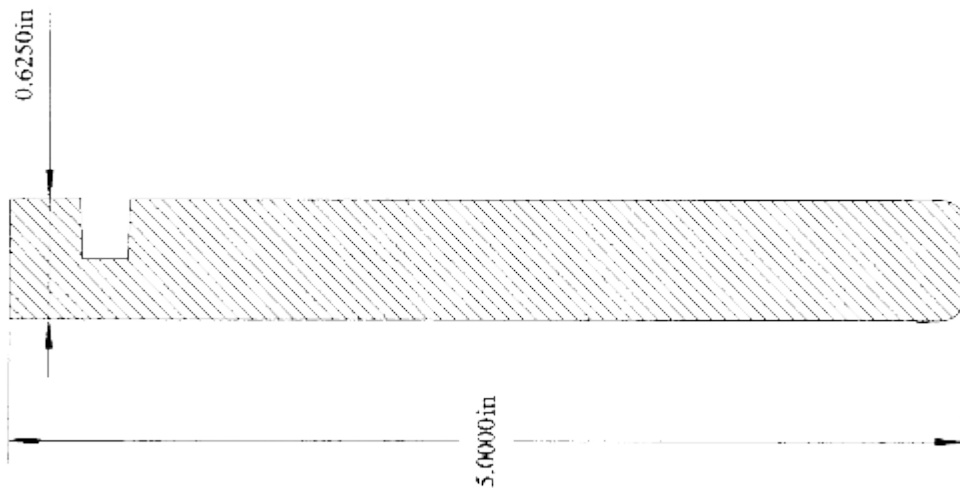

## DS-5000ROG

5/8" x 5" Drawer Side

w/ Y&T round over and groove

## DS-7000

1/2" x 7" Drawer Side

w/ American Dovetail round over and groove