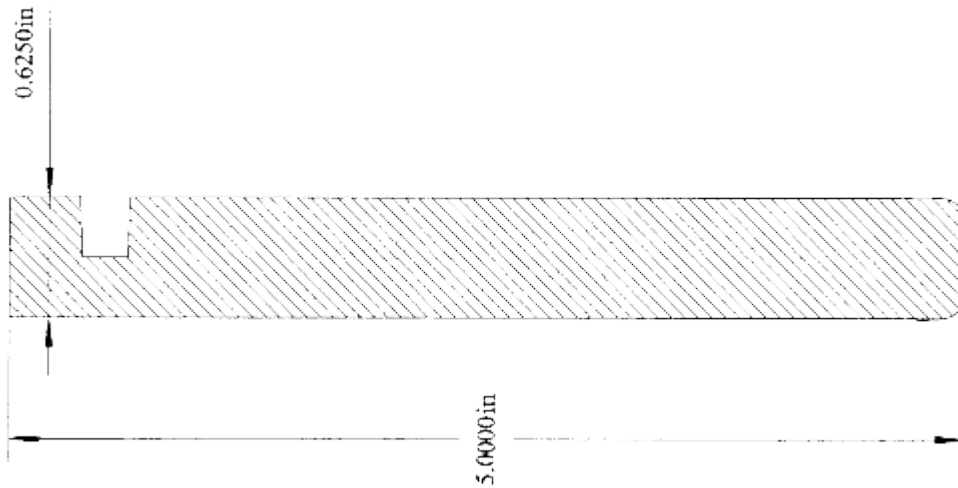

DS-5000ROG

5/8" x 5" Drawer Side

w/ Y&T round over and groove

DS-7000

1/2" x 7" Drawer Side

w/ American Dovetail round over and groove