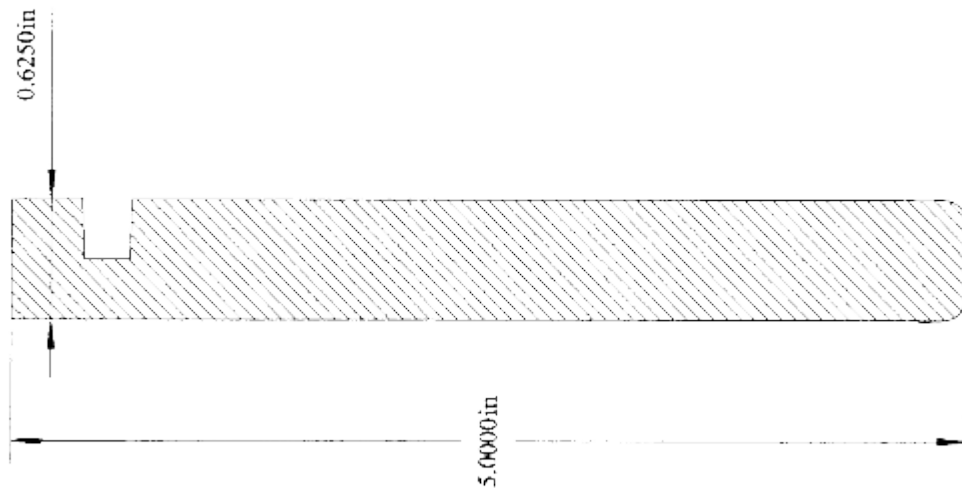

DS-5000ROG

5/8" x 5" Drawer Side

w/ Y&T round over and groove

DS-7000

1/2" x 7" Drawer Side

w/ American Dovetail round over and groove