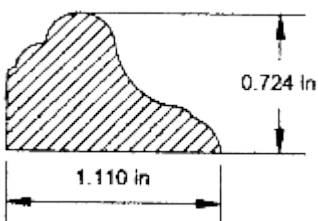

HS-5250

7/8" x 5 1/4" House Siding

PM-0750

3/8" x 3/4" Panel Mould (Oster)

PM-0875

.450" x 7/8" Panel Moulding

PM-1110

1.110" x 0.724" Paneling (Oster)

RVB-5500CL

$\frac{3}{4}$ " x $5\frac{1}{2}$ " Face Reversible V-Bevel Paneling County Line W.W.

VB-4000YT

$\frac{1}{2}$ " x 4" Face V-Bevel Paneling (Y&T)

VB-5000B

$\frac{3}{4}$ " x 5" Face "V" Bevel Interior Siding