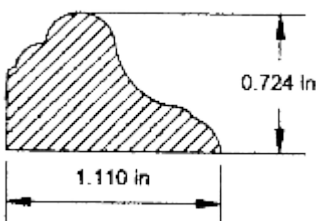

HS-5250

7/8" x 5 1/4" House Siding

PM-0750

3/8" x 3/4" Panel Mould (Oster)

PM-0875

.450" x 7/8" Panel Moulding

PM-1110

1.110" x 0.724" Paneling (Oster)

RVB-5500CL

$\frac{3}{4}$ " x $5\frac{1}{2}$ " Face Reversible V-Bevel Paneling County Line W.W.

VB-4000YT

$\frac{1}{2}$ " x 4" Face V-Bevel Paneling (Y&T)

VB-5000B

$\frac{3}{4}$ " x 5" Face "V" Bevel Interior Siding