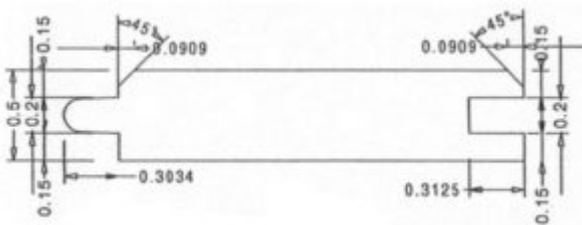

HS-5250

7/8" x 5 1/4" House Siding

PM-0750

3/8" x 3/4" Panel Mould (Oster)

PM-0875

.450" x 7/8" Panel Moulding

PM-1110

1.110" x 0.724" Paneling (Oster)

RVB-5500CL

3/4" x 5 1/2" Face Reversible V-Bevel Paneling County Line W.W.

VB-4000YT

1/2" x 4" Face V-Bevel Paneling (Y&T)

VB-5000B

3/4" x 5" Face "V" Bevel Interior Siding

WP-3750

5/16" x 3 3/4" Paneling Wainscote