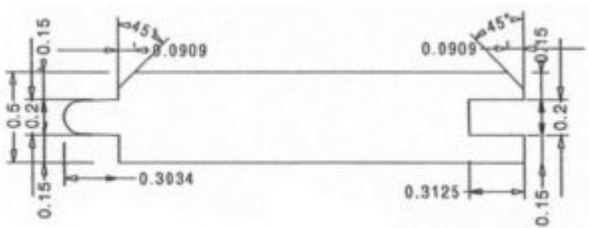

HS-5250

7/8" x 5 1/4" House Siding

PM-0750

3/8" x 3/4" Panel Mould (Oster)

PM-0875

.450" x 7/8" Panel Moulding

PM-1110

1.110" x 0.724" Paneling (Oster)

RVB-5500CL

$\frac{3}{4}$ " x $5\frac{1}{2}$ " Face Reversible V-Bevel Paneling County Line W.W.

VB-4000YT

$\frac{1}{2}$ " x 4" Face V-Bevel Paneling (Y&T)

VB-5000B

$\frac{3}{4}$ " x 5" Face "V" Bevel Interior Siding