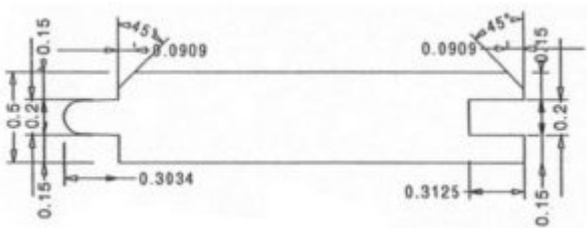

HS-5250

7/8" x 5 1/4" House Siding

PM-0750

3/8" x 3/4" Panel Mould (Oster)

PM-0875

.450" x 7/8" Panel Moulding

PM-1110

1.110" x 0.724" Paneling (Oster)

RVB-5500CL

$\frac{3}{4}$ " x $5\frac{1}{2}$ " Face Reversible V-Bevel Paneling County Line W.W.

VB-4000YT

$\frac{1}{2}$ " x 4" Face V-Bevel Paneling (Y&T)

VB-5000B

$\frac{3}{4}$ " x 5" Face "V" Bevel Interior Siding