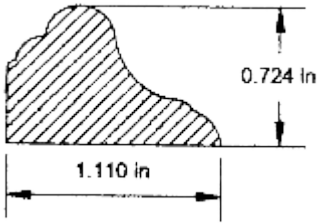

HS-5250

7/8" x 5 1/4" House Siding

PM-0750

3/8" x 3/4" Panel Mould (Oster)

PM-0875

.450" x 7/8" Panel Moulding

PM-1110

1.110" x 0.724" Paneling (Oster)

RVB-5500CL

3/4" x 5 1/2" Face Reversible V-Bevel Paneling County Line W.W.

VB-4000YT

1/2" x 4" Face V-Bevel Paneling (Y&T)

VB-5000B

3/4" x 5" Face "V" Bevel Interior Siding

WP-3750

5/16" x 3 3/4" Paneling Wainscote