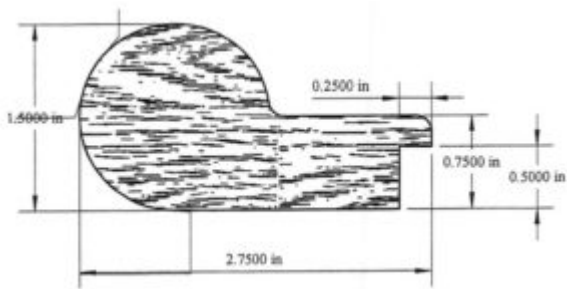

PF-1250KC

$\frac{3}{4}$ " x $1\frac{1}{4}$ " Picture Frame Stock (K&C Wood)

PF-1750B

$\frac{3}{4}$ " x $1\frac{3}{4}$ " Beaded Picture Frame

PF-1812T

$1\frac{3}{16}$ " x $1\frac{13}{16}$ " Picture Frame Turtle

PF-2000KC

3/4" x 2" Picture Frame Stock (K&C Wood)

PF-2000KK

3/4" x 2" Picture Frame Stock (K&C Wood)

PF-2250P

7/8" x 2 1/4" Presidential Picture Frame

PF-2750Log

1 1/2" x 2 3/4" Log Picture Frame