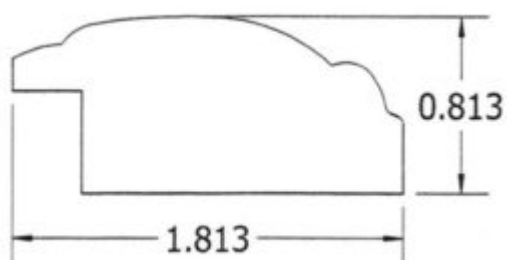

PF-1250KC

$\frac{3}{4}$ " x $1\frac{1}{4}$ " Picture Frame Stock (K&C Wood)

PF-1750B

$\frac{3}{4}$ " x $1\frac{3}{4}$ " Beaded Picture Frame

PF-1812T

$1\frac{3}{16}$ " x $1\frac{13}{16}$ " Picture Frame Turtle

PF-2000KC

3/4" x 2" Picture Frame Stock (K&C Wood)

PF-2000KK

3/4" x 2" Picture Frame Stock (K&C Wood)

PF-2250P

7/8" x 2 1/4" Presidential Picture Frame

PF-2750Log

1 1/2" x 2 3/4" Log Picture Frame