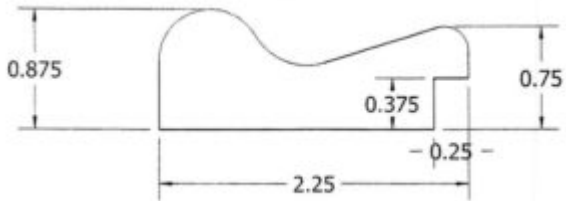

PF-2000KC

3/4" x 2" Picture Frame Stock (K&C Wood)

PF-2000KK

3/4" x 2" Picture Frame Stock (K&C Wood)

PF-2250P

7/8" x 2 1/4" Presidential Picture Frame

PF-2750Log

1 1/2" x 2 3/4" Log Picture Frame