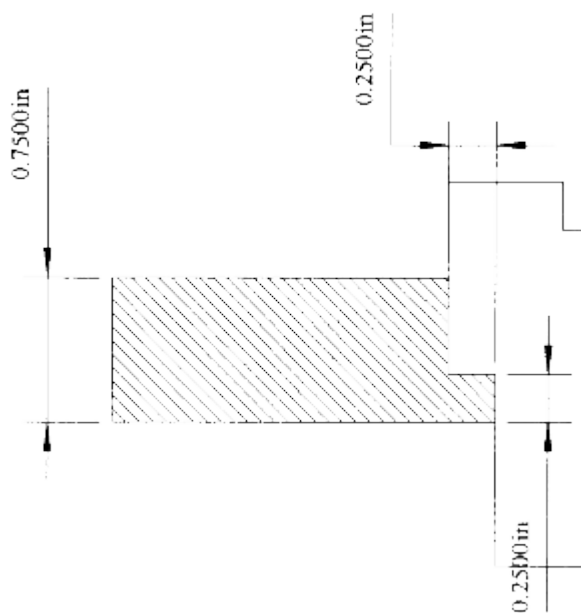

PF-2000KK

3/4" x 2" Picture Frame Stock (K&C Wood)