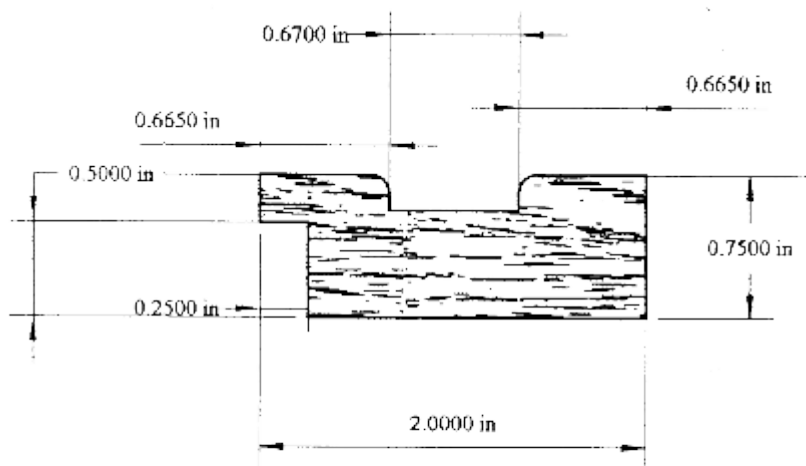

PF-1250KC

$\frac{3}{4}$ " x $1\frac{1}{4}$ " Picture Frame Stock (K&C Wood)

PF-1750B

$\frac{3}{4}$ " x $1\frac{3}{4}$ " Beaded Picture Frame

PF-1812T

$1\frac{13}{16}$ " x $1\frac{13}{16}$ " Picture Frame Turtle

PF-2000KC

3/4" x 2" Picture Frame Stock (K&C Wood)

PF-2000KK

3/4" x 2" Picture Frame Stock (K&C Wood)

PF-2250P

$\frac{7}{8}$ " x $2\frac{1}{4}$ " Presidential Picture Frame

PF-2750Log

$1\frac{1}{2}$ " x $2\frac{3}{4}$ " Log Picture Frame