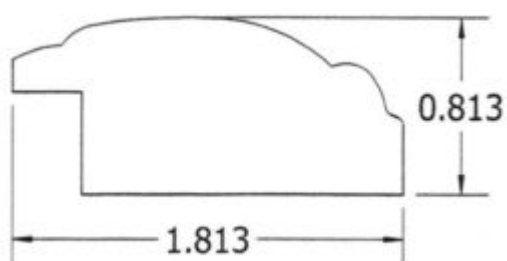

PF-1250KC

$\frac{3}{4}$ " x $1\frac{1}{4}$ " Picture Frame Stock (K&C Wood)

PF-1750B

$\frac{3}{4}$ " x $1\frac{3}{4}$ " Beaded Picture Frame

PF-1812T

$1\frac{13}{16}$ " x $1\frac{13}{16}$ " Picture Frame Turtle

PF-2000KC

3/4" x 2" Picture Frame Stock (K&C Wood)

PF-2000KK

3/4" x 2" Picture Frame Stock (K&C Wood)

PF-2250P

$\frac{7}{8}$ " x $2\frac{1}{4}$ " Presidential Picture Frame

PF-2750Log

$1\frac{1}{2}$ " x $2\frac{3}{4}$ " Log Picture Frame