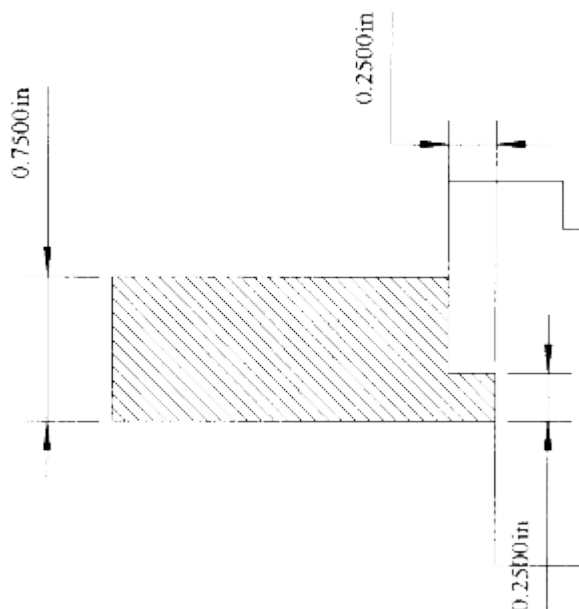

PF-1250KC

$\frac{3}{4}$ " x $1\frac{1}{4}$ " Picture Frame Stock (K&C Wood)

PF-1750B

$\frac{3}{4}$ " x $1\frac{3}{4}$ " Beaded Picture Frame

PF-1812T

$1\frac{3}{16}$ " x $1\frac{13}{16}$ " Picture Frame Turtle

PF-2000KC

3/4" x 2" Picture Frame Stock (K&C Wood)

PF-2000KK

3/4" x 2" Picture Frame Stock (K&C Wood)

PF-2250P

7/8" x 2 1/4" Presidential Picture Frame

PF-2750Log

1 1/2" x 2 3/4" Log Picture Frame

PF-3375B

3/4" x 3 3/8" Beaded Picture Frame