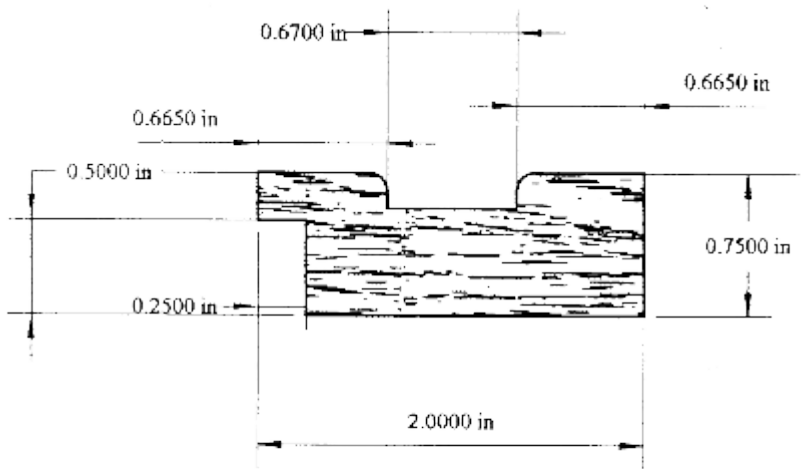

PF-1250KC

$\frac{3}{4}$ " x $1\frac{1}{4}$ " Picture Frame Stock (K&C Wood)

PF-1750B

$\frac{3}{4}$ " x $1\frac{3}{4}$ " Beaded Picture Frame

PF-1812T

$1\frac{3}{16}$ " x $1\frac{13}{16}$ " Picture Frame Turtle

PF-2000KC

3/4" x 2" Picture Frame Stock (K&C Wood)

PF-2000KK

3/4" x 2" Picture Frame Stock (K&C Wood)

PF-2250P

7/8" x 2 1/4" Presidential Picture Frame

PF-2750Log

1 1/2" x 2 3/4" Log Picture Frame