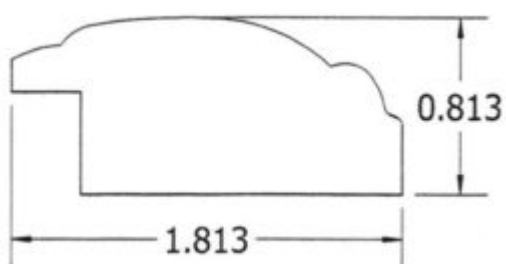

PF-1812T

$1\frac{13}{16}$ " x $1\frac{13}{16}$ " Picture Frame Turtle