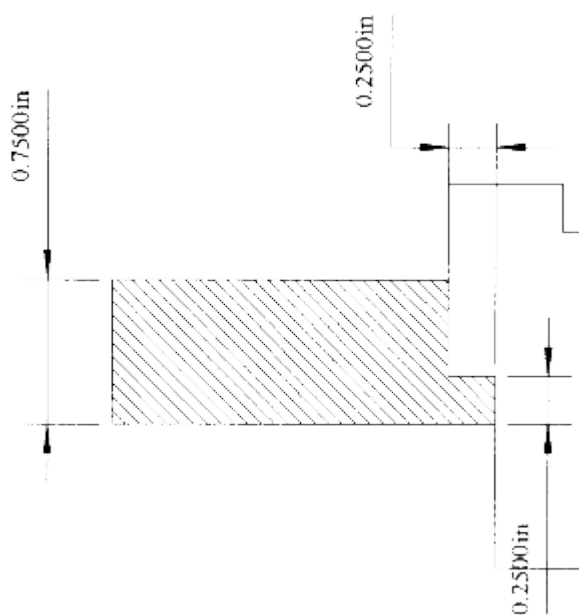

PF-1250KC

$\frac{3}{4}$ " x $1\frac{1}{4}$ " Picture Frame Stock (K&C Wood)

PF-1750B

$\frac{3}{4}$ " x $1\frac{3}{4}$ " Beaded Picture Frame

PF-1812T

$1\frac{13}{16}$ " x $1\frac{13}{16}$ " Picture Frame Turtle

PF-2000KC

3/4" x 2" Picture Frame Stock (K&C Wood)

PF-2000KK

3/4" x 2" Picture Frame Stock (K&C Wood)

PF-2250P

$\frac{7}{8}$ " x $2\frac{1}{4}$ " Presidential Picture Frame

PF-2750Log

$1\frac{1}{2}$ " x $2\frac{3}{4}$ " Log Picture Frame

PF-3375B

$\frac{3}{4}$ " x $3\frac{3}{8}$ " Beaded Picture Frame