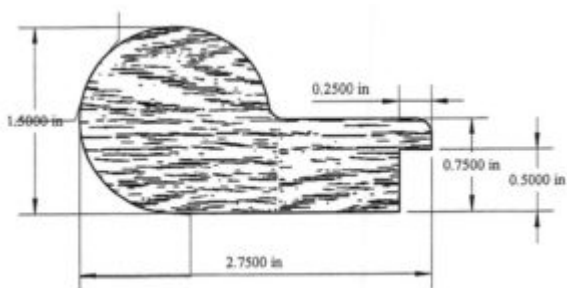

PF-2750Log

$1\frac{1}{2}$ " x $2\frac{3}{4}$ " Log Picture Frame