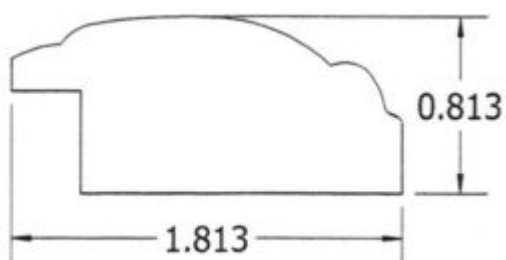

PF-1250KC

$\frac{3}{4}$ " x $1\frac{1}{4}$ " Picture Frame Stock (K&C Wood)

PF-1750B

$\frac{3}{4}$ " x $1\frac{3}{4}$ " Beaded Picture Frame

PF-1812T

$1\frac{3}{16}$ " x $1\frac{13}{16}$ " Picture Frame Turtle

PF-2000KC

3/4" x 2" Picture Frame Stock (K&C Wood)

PF-2000KK

3/4" x 2" Picture Frame Stock (K&C Wood)

PF-2250P

7/8" x 2 1/4" Presidential Picture Frame

PF-2750Log

1 1/2" x 2 3/4" Log Picture Frame