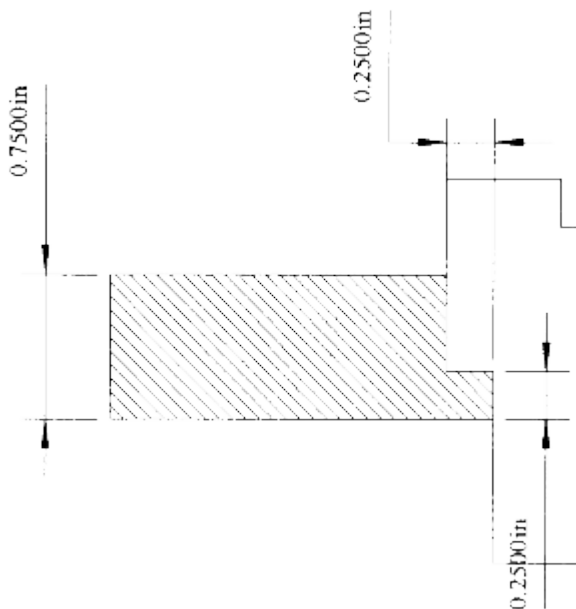

PF-1250KC

$\frac{3}{4}$ " x $1\frac{1}{4}$ " Picture Frame Stock (K&C Wood)

PF-1750B

$\frac{3}{4}$ " x $1\frac{3}{4}$ " Beaded Picture Frame

PF-1812T

$1\frac{3}{16}$ " x $1\frac{13}{16}$ " Picture Frame Turtle

PF-2000KC

3/4" x 2" Picture Frame Stock (K&C Wood)

PF-2000KK

3/4" x 2" Picture Frame Stock (K&C Wood)

PF-2250P

7/8" x 2 1/4" Presidential Picture Frame

PF-2750Log

1 1/2" x 2 3/4" Log Picture Frame

PF-3375B

3/4" x 3 3/8" Beaded Picture Frame