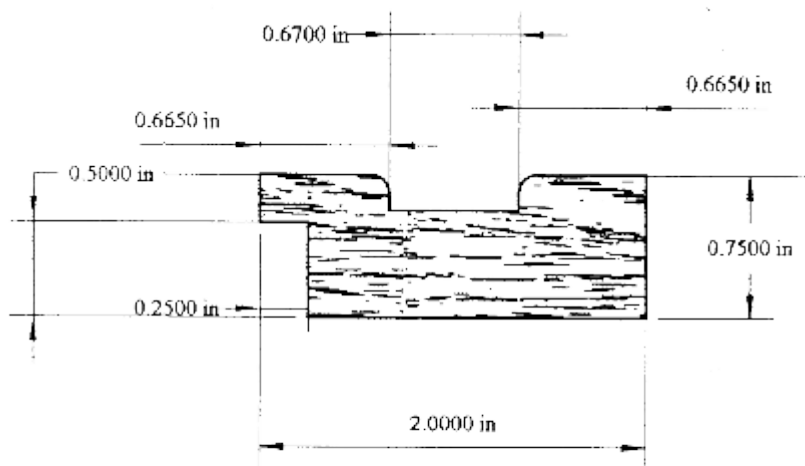

PF-1250KC

$\frac{3}{4}$ " x $1\frac{1}{4}$ " Picture Frame Stock (K&C Wood)

PF-1750B

$\frac{3}{4}$ " x $1\frac{3}{4}$ " Beaded Picture Frame

PF-1812T

$1\frac{3}{16}$ " x $1\frac{13}{16}$ " Picture Frame Turtle

PF-2000KC

3/4" x 2" Picture Frame Stock (K&C Wood)

PF-2000KK

3/4" x 2" Picture Frame Stock (K&C Wood)

PF-2250P

7/8" x 2 1/4" Presidential Picture Frame

PF-2750Log

1 1/2" x 2 3/4" Log Picture Frame