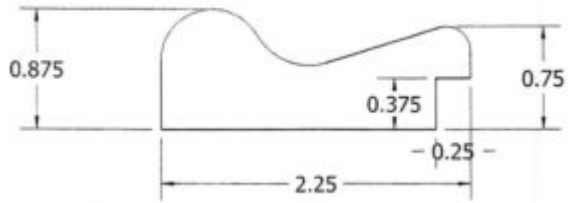

PF-2000KC

3/4" x 2" Picture Frame Stock (K&C Wood)

PF-2000KK

3/4" x 2" Picture Frame Stock (K&C Wood)

PF-2250P

$\frac{7}{8}$ " x $2\frac{1}{4}$ " Presidential Picture Frame

PF-2750Log

$1\frac{1}{2}$ " x $2\frac{3}{4}$ " Log Picture Frame