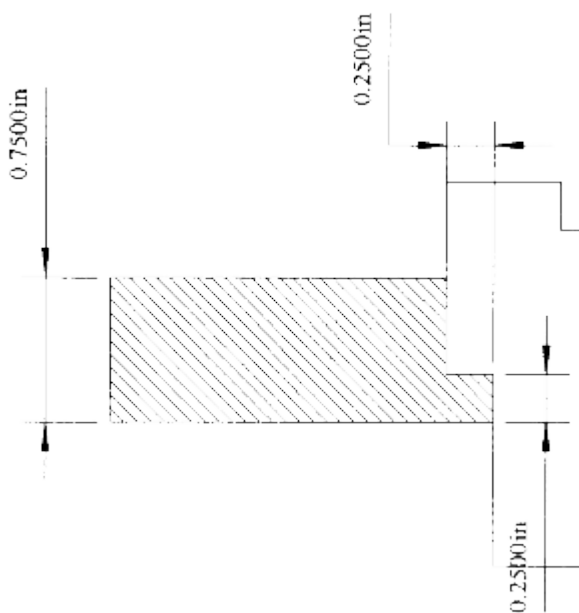

PF-2000KK

3/4" x 2" Picture Frame Stock (K&C Wood)