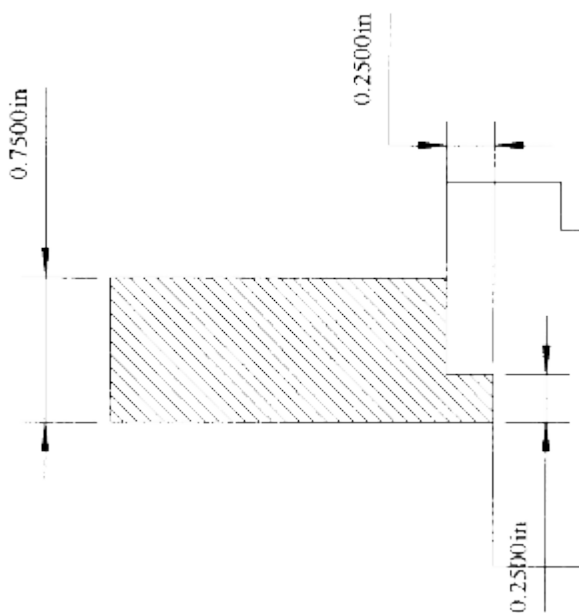

PF-1250KC

$\frac{3}{4}$ " x $1\frac{1}{4}$ " Picture Frame Stock (K&C Wood)

PF-1750B

$\frac{3}{4}$ " x $1\frac{3}{4}$ " Beaded Picture Frame

PF-1812T

$1\frac{13}{16}$ " x $1\frac{13}{16}$ " Picture Frame Turtle

PF-2000KC

3/4" x 2" Picture Frame Stock (K&C Wood)

PF-2000KK

3/4" x 2" Picture Frame Stock (K&C Wood)

PF-2250P

$\frac{7}{8}$ " x $2\frac{1}{4}$ " Presidential Picture Frame

PF-2750Log

$1\frac{1}{2}$ " x $2\frac{3}{4}$ " Log Picture Frame

PF-3375B

$\frac{3}{4}$ " x $3\frac{3}{8}$ " Beaded Picture Frame