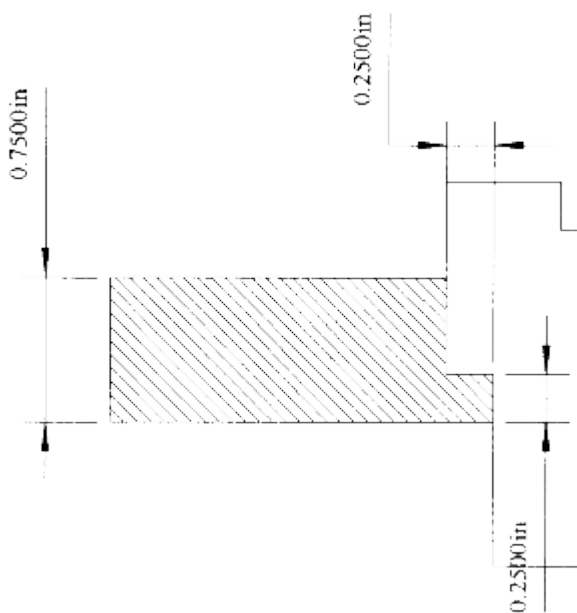

PF-1250KC

$\frac{3}{4}$ " x $1\frac{1}{4}$ " Picture Frame Stock (K&C Wood)

PF-1750B

$\frac{3}{4}$ " x $1\frac{3}{4}$ " Beaded Picture Frame

PF-1812T

$1\frac{13}{16}$ " x $1\frac{13}{16}$ " Picture Frame Turtle

PF-2000KC

3/4" x 2" Picture Frame Stock (K&C Wood)

PF-2000KK

3/4" x 2" Picture Frame Stock (K&C Wood)

PF-2250P

$\frac{7}{8}$ " x $2\frac{1}{4}$ " Presidential Picture Frame

PF-2750Log

$1\frac{1}{2}$ " x $2\frac{3}{4}$ " Log Picture Frame

PF-3375B

$\frac{3}{4}$ " x $3\frac{3}{8}$ " Beaded Picture Frame