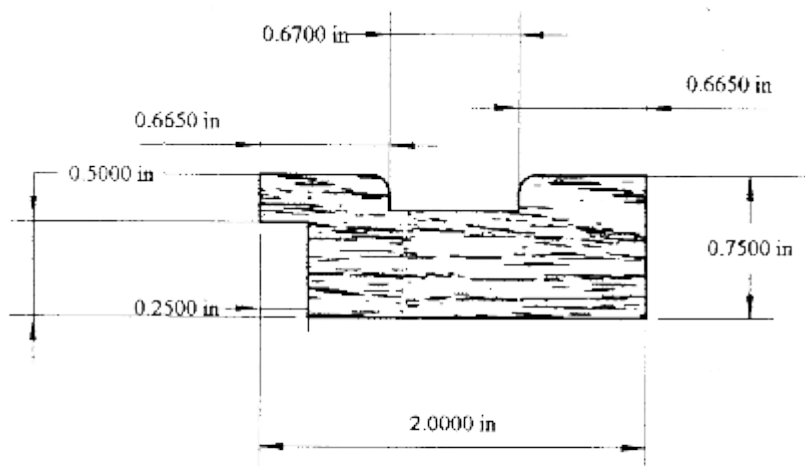

PF-1250KC

$\frac{3}{4}$ " x $1\frac{1}{4}$ " Picture Frame Stock (K&C Wood)

PF-1750B

$\frac{3}{4}$ " x $1\frac{3}{4}$ " Beaded Picture Frame

PF-1812T

$1\frac{13}{16}$ " x $1\frac{13}{16}$ " Picture Frame Turtle

PF-2000KC

3/4" x 2" Picture Frame Stock (K&C Wood)

PF-2000KK

3/4" x 2" Picture Frame Stock (K&C Wood)

PF-2250P

$\frac{7}{8}$ " x $2\frac{1}{4}$ " Presidential Picture Frame

PF-2750Log

$1\frac{1}{2}$ " x $2\frac{3}{4}$ " Log Picture Frame