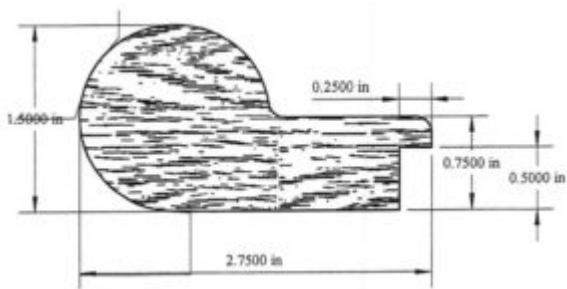

PF-1250KC

$\frac{3}{4}$ " x $1\frac{1}{4}$ " Picture Frame Stock (K&C Wood)

PF-1750B

$\frac{3}{4}$ " x $1\frac{3}{4}$ " Beaded Picture Frame

PF-1812T

$1\frac{13}{16}$ " x $1\frac{13}{16}$ " Picture Frame Turtle

PF-2000KC

3/4" x 2" Picture Frame Stock (K&C Wood)

PF-2000KK

3/4" x 2" Picture Frame Stock (K&C Wood)

PF-2250P

$\frac{7}{8}$ " x $2\frac{1}{4}$ " Presidential Picture Frame

PF-2750Log

$1\frac{1}{2}$ " x $2\frac{3}{4}$ " Log Picture Frame