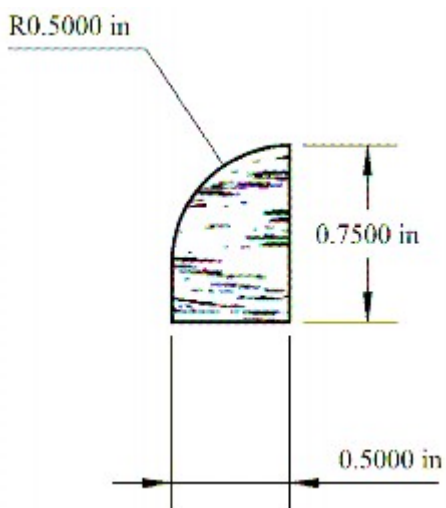

QR-0750

$\frac{3}{4}$ " x $\frac{3}{4}$ " Quarter Round

QR-0500

$\frac{1}{2}$ " x $\frac{1}{2}$ " Quarter Round

QRS-0750

$\frac{1}{2}$ " x $\frac{3}{4}$ " Shoe Mould

MP-2500YT

2½" x 2 ½" Metro Posts

QR-1125

¾" x 1 1/8" Quarter Round w/ ½" radius