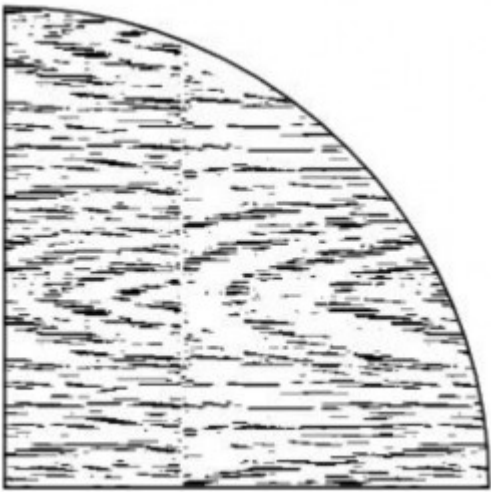

QR-0750

$\frac{3}{4}$ " x $\frac{3}{4}$ " Quarter Round

QR-0500

$\frac{1}{2}$ " x $\frac{1}{2}$ " Quarter Round

QRS-0750

$\frac{1}{2}$ " x $\frac{3}{4}$ " Shoe Mould

MP-2500YT

2½" x 2 ½" Metro Posts

QR-1125

¾" x 1 1/8" Quarter Round w/ ½" radius