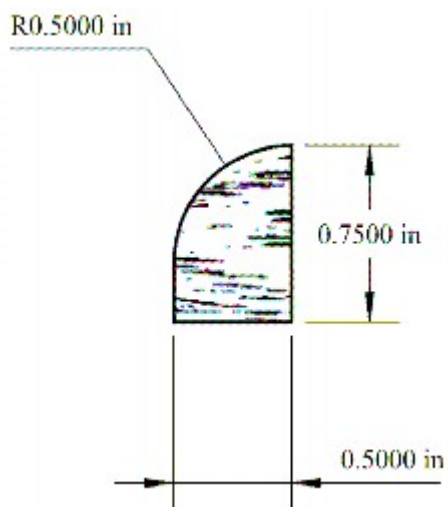

QR-0750

$\frac{3}{4}$ " x $\frac{3}{4}$ " Quarter Round

QR-0500

$\frac{1}{2}$ " x $\frac{1}{2}$ " Quarter Round

QRS-0750

$\frac{1}{2}$ " x $\frac{3}{4}$ " Shoe Mould

MP-2500YT

2½" x 2 ½" Metro Posts

QR-1125

¾" x 1 1/8" Quarter Round w/ ½" radius