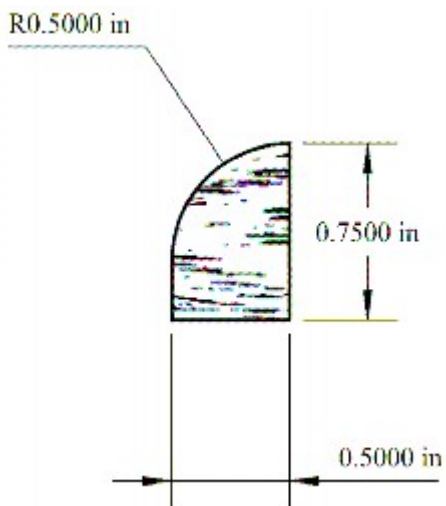

QR-0750

$\frac{3}{4}$ " x $\frac{3}{4}$ " Quarter Round

QR-0500

$\frac{1}{2}$ " x $\frac{1}{2}$ " Quarter Round

QRS-0750

$\frac{1}{2}$ " x $\frac{3}{4}$ " Shoe Mould

MP-2500YT

2½" x 2 ½" Metro Posts

QR-1125

¾" x 1 1/8" Quarter Round w/ ½" radius