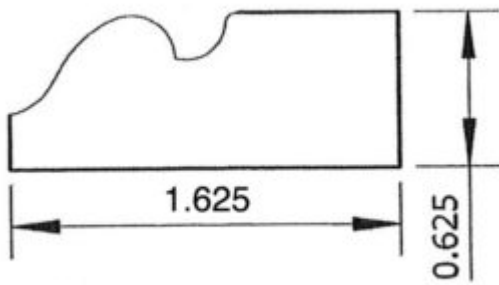

BB-5500OG

$\frac{3}{4}$ " x $5 \frac{1}{2}$ " Baseboard

BB-5500HF

$\frac{3}{4}$ " x $5 \frac{1}{5}$ " Baseboard

BB-6125YT

$\frac{15}{16}$ " x $6 \frac{1}{8}$ " Baseboard (Y&T)

BB-7250TL

1 1/16" x 7 1/2" Baseboard

BB-7750GF

7/8" x 7 3/4" Base Board (Graham Ford)

BBC-1000MO

5/8" x 1" Baseboard

BBC-1000TD

5/8" x 1" Tear Drop Baseboard Cap

BBC-1625R

$\frac{5}{8}$ " x $1 \frac{5}{8}$ " Rosary Base Cap