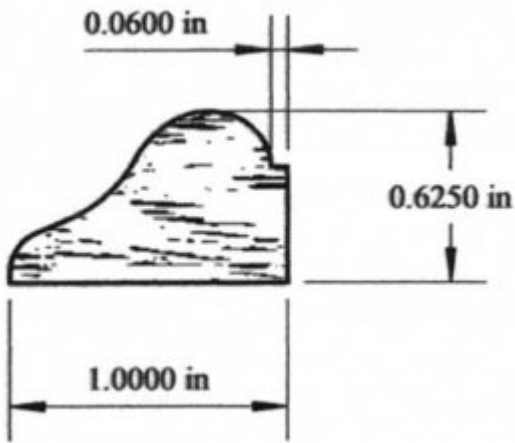

BB-7750GF

7/8" x 7 3/4" Base Board (Graham Ford)

BBC-1000MO

5/8" x 1" Baseboard

BBC-1000TD

5/8" x 1" Tear Drop Baseboard Cap

BBC-1625R

$\frac{5}{8}$ " x $1 \frac{5}{8}$ " Rosary Base Cap