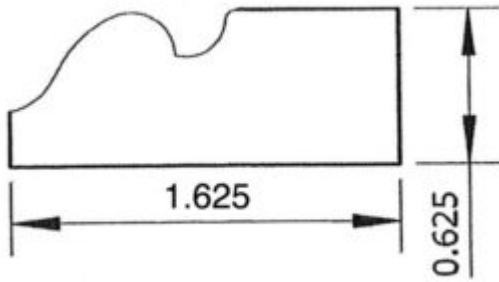

**BB-5500HF**

$\frac{3}{4}$ " x  $5 \frac{1}{5}$ " Baseboard

**BB-6125YT**

$\frac{15}{16}$ " x  $6 \frac{1}{8}$ " Baseboard (Y&T)

**BB-7250TL**

1 1/16" x 7 1/2" Baseboard

**BB-7750GF**

7/8" x 7 3/4" Base Board (Graham Ford)

**BBC-1000MO**

5/8" x 1" Baseboard

**BBC-1000TD**

5/8" x 1" Tear Drop Baseboard Cap

**BBC-1625R**

$\frac{5}{8}$ " x  $1 \frac{5}{8}$ " Rosary Base Cap

**BBC-1750TD**

$1\frac{1}{16}$ " x  $1 \frac{3}{4}$ " Baseboard Cap