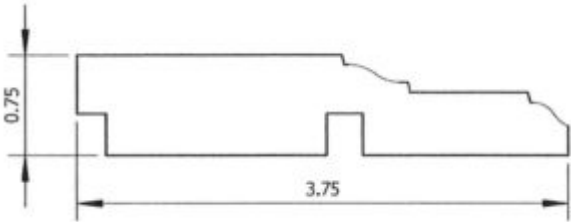

BB-3000MW

$\frac{3}{4}$ " x 3" Baseboard (Meadow Wood)

BB-3250YT

$\frac{3}{4}$ " x 3 $\frac{1}{4}$ " Baseboard (Y&T)

BB-3500AL

$\frac{13}{16}$ " x 3 $\frac{1}{2}$ " Baseboard (Allen's Custom)

BB-3500M

$\frac{5}{8}$ " x 3"

BB-3500QWP

$\frac{3}{16}$ " x 3 $\frac{1}{2}$ " Baseboard

BB-3500SH

$\frac{3}{4}$ " x 3 $\frac{1}{2}$ " Baseboard (Stone Hill)

BB-3500TD

$\frac{11}{16}$ " x 3 $\frac{1}{2}$ " Tear Drop Baseboard

BB-3750R

$\frac{3}{4}$ " x $3\frac{3}{4}$ " Rosary Baseboard

BB-4750SP

$1\frac{7}{16}$ " x $4\frac{3}{4}$ " Base Mould

BB-5000F

$\frac{3}{4}$ " x 5" Baseboard (Felver)

BB-5312BQ

$1\frac{9}{16}$ " x $5\frac{5}{16}$ " Base Mould

BB-5500COL

$\frac{3}{4}$ " x $5 \frac{1}{2}$ " Colonial Edge Baseboard