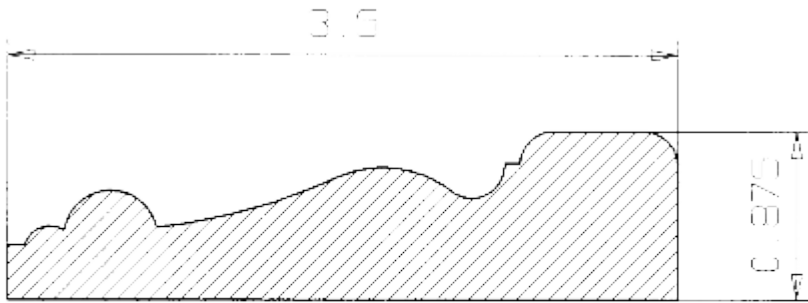

(Felver) H563CNC

CA-3000F

13/16" x 3" Fluted Casing w/ Flat

CA-3000TB

27/32" x 3" Casing (Tony Biggio)

CA-3500

7/8" x 3 1/2" Casing (Y&T)

CA-3500C