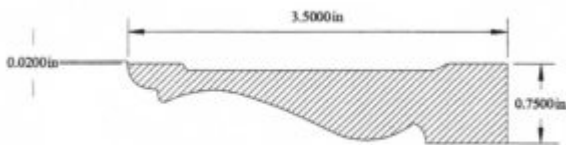

CA-3500F

3/4" x 3 1/2" Fluted Casing