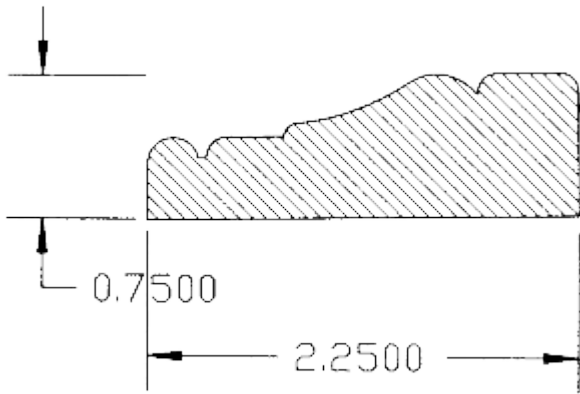

CA-2250F

0.559" x 2.25" Casing (Felver) K956CNC