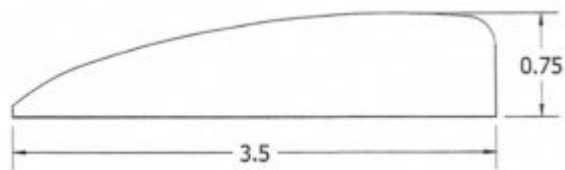

3/4" x 3 1/2" Colonial Casing (Y&T)

CA-3500DP

3/4" x 3 1/2" Casing

CA-3500F

3/4" x 3 1/2" Fluted Casing

CA-3500FSH

3/4" x 3 1/2" Fluted casing (Stone Hill)

CA-3500M

3/4" x 3 1/2" Modern Casing

CA-5000

1" x 5" Casing

CA-53125

7/8" x 5 5/16" (Graham Ford)

CA-5500DTD

1 1/16" x 5 1/2" Double Teardrop Casing