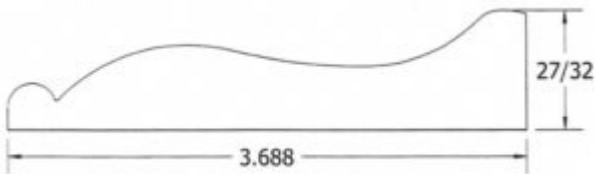

**CB-2250QWP**

.840" x 2 1/4" Baby Clock Base

**CB-3000CF**

7/8" x 3" Clock Base

**CB-3500LEE**

7/8" x 3 1/2" Clock Base (250 WW)

**CB-3500QW**

1.1" x 3 1/2" Clock Base (Quality WP)

**CB-3688QWP**

55/64" x 3 11/16" . Clock Base

**CB-4125DR**

1 1/16" x 4 1/8" Clock Base (Dover Road WW)

**CB-4500TWP**

1" x 4 1/2" Clock Base (TWP Line WW)