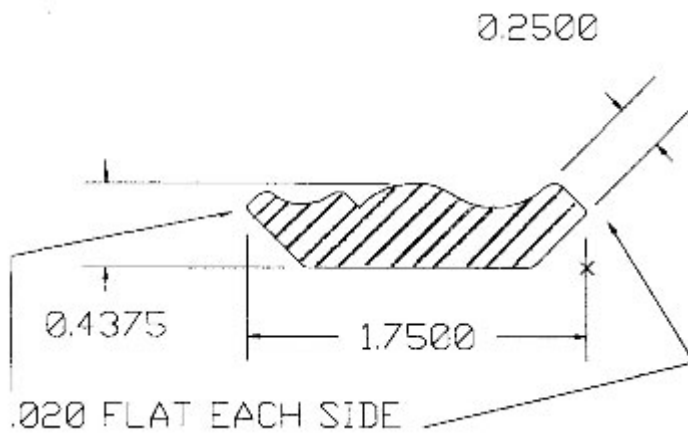

CR-1750M

7/16" x 1 3/4" Mini Crown

CR-1794V

0.585" x 1.7940" Crown

(Virgil's) K897CNC

CR-2250

5/8" x 2 1/4" Crown

CR-2250CF

$2\frac{1}{32}$ " x $2\frac{1}{4}$ " Crown (Criswell Furniture)

CR-2312

$\frac{3}{4}$ " x $2\frac{5}{16}$ " Regal Crown (Mast CC)

CR-2750

$\frac{3}{4}$ " x $2\frac{3}{4}$ " Crown

CR-3250

$\frac{3}{4}$ " x $3\frac{1}{4}$ " Crown

CR-3750

3/4" x 3 3/4" Crown

CR-4500

3/4" x 4 1/2" Crown

CR-5193

1/2" x 5 3/16" Crown (Oster)

CR-5500

$\frac{3}{4}$ " x 5 $\frac{1}{2}$ " Crown