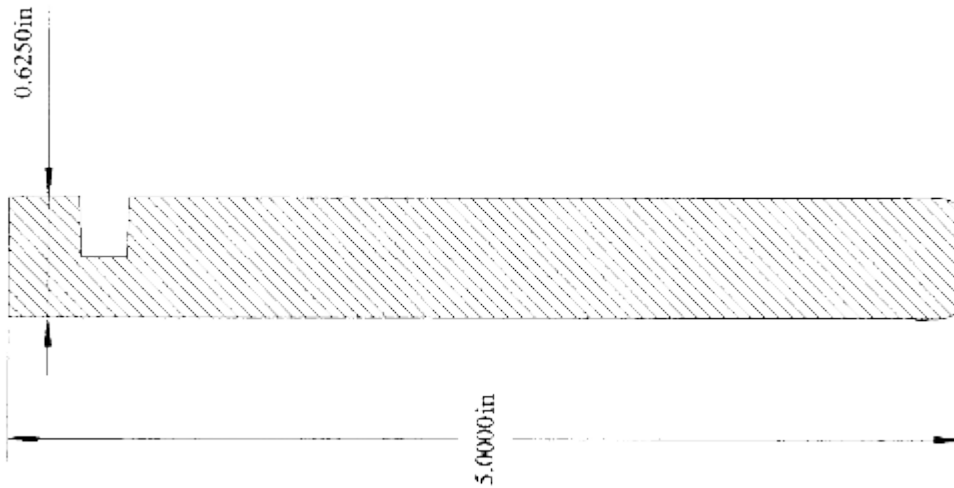

DS-5000ROG

5/8" x 5" Drawer Side

w/ Y&T round over and groove

DS-7000

1/2" x 7" Drawer Side

w/ American Dovetail round over and groove