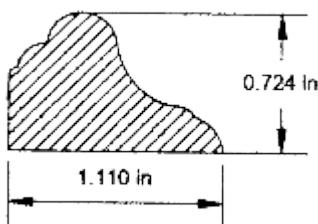

**HS-5250**

7/8" x 5 1/4" House Siding

**PM-0750**

3/8" x 3/4" Panel Mould (Oster)

**PM-0875**

.450" x 7/8" Panel Moulding

**PM-1110**

1.110" x 0.724" Paneling (Oster)

## **RVB-5500CL**

$\frac{3}{4}$ " x  $5\frac{1}{2}$ " Face Reversible V-Bevel Paneling County Line W.W.