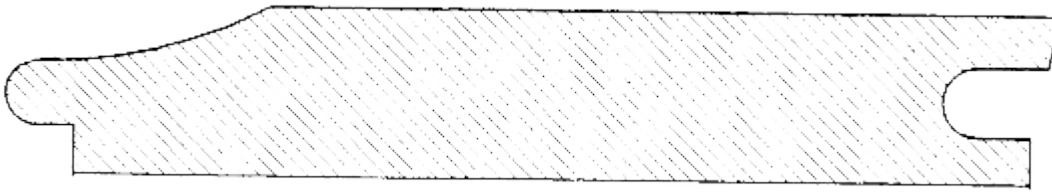

**HS-5250**

7/8" x 5 1/4" House Siding

**PM-0750**

3/8" x 3/4" Panel Mould (Oster)

**PM-0875**

.450" x 7/8" Panel Moulding

**PM-1110**

1.110" x 0.724" Paneling (Oster)

## **RVB-5500CL**

$\frac{3}{4}$ " x  $5\frac{1}{2}$ " Face Reversible V-Bevel Paneling County Line W.W.