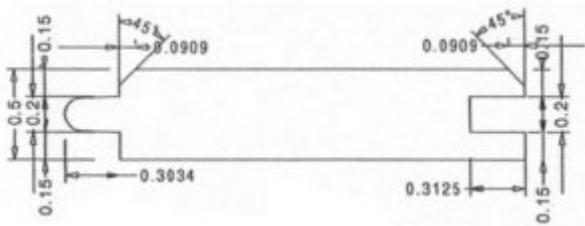

VB-5000B

$\frac{3}{4}$ " x 5" Face "V" Bevel Interior Siding