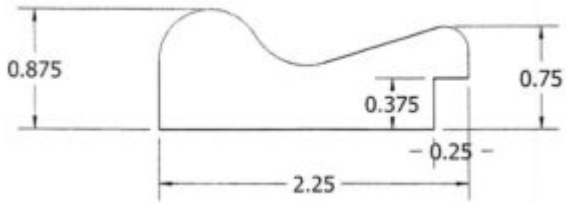

PF-2750Log

1 1/2" x 2 3/4" Log Picture Frame

PF-3375B

3/4" x 3 3/8" Beaded Picture Frame