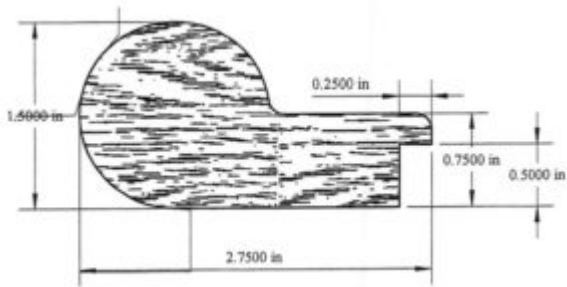

PF-2750Log

1 1/2" x 2 3/4" Log Picture Frame