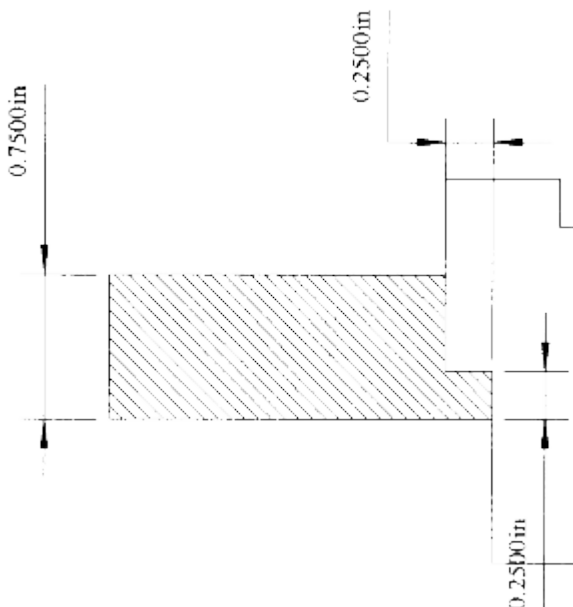

PF-2000KK

3/4" x 2" Picture Frame Stock (K&C Wood)

PF-2250P

7/8" x 2 1/4" Presidential Picture Frame